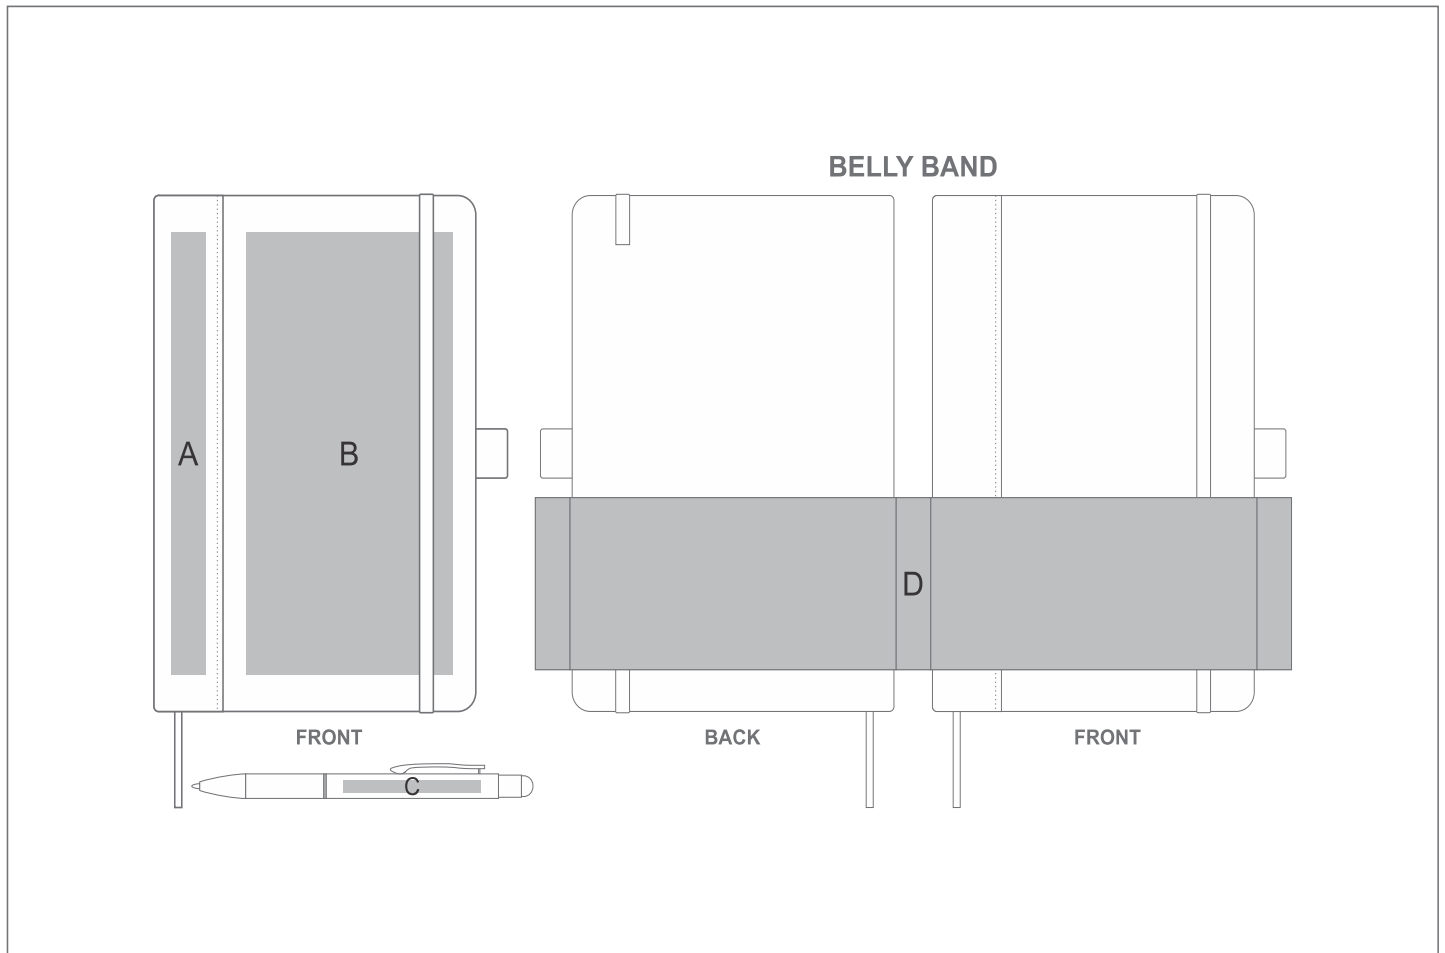

# NF-OK-163-B

Okiyo Eri Bamboo & Cork Notebook & Pen Set

## Need to know:

- Includes 1-Colour, 1-Position Screen Print on Notebook AND 1-Position Laser Engraving on Pen (setup fees apply)
- Due to tonal variations in the wood the laser engraving will vary from one item to the next and will likely vary in the same item.
- **Laser colour:** POS A & POS B - Tonal | POS C - White
- Texture of Item will affect the quality of Print.

## Branding Options:

Position	Branding Method (Branding Code)	No. of Colours	Dimension
A	Laser Engraving (LC)	N/A	15mm wide x 180mm high
A	Digital Direct Transfer (DDT-D)	Full Colour	15mm wide x 105mm high
A	Digital Direct Transfer (DDT-A)	Full Colour	15mm wide x 148mm high
A	Digital Direct Transfer (DDT-B)	Full Colour	15mm wide x 180mm high
A	Pad Printing (PA)	4 Colours	50mm wide x 30mm high

B	Laser Engraving (LC)	N/A	90mm wide x 180mm high
B	Screen Print (SC)	1 Colour	70mm wide x 175mm high

B	Digital Direct Transfer (DDT-D)	Full Colour	70mm wide x 105mm high
B	Digital Direct Transfer (DDT-A)	Full Colour	70mm wide x 130mm high
C	Laser Engraving (LB)	N/A	60mm wide x 5mm high
D	Belly Band A5 (BB-B)	Full Colour	329mm wide x 70mm high